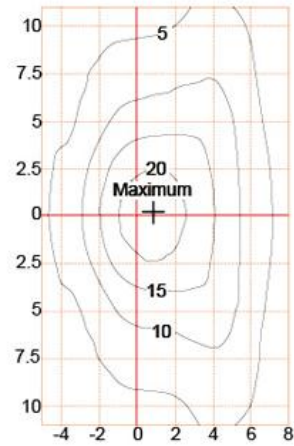

## PRODUCT DIMENSIONS(MM)

### PRODUCT DIMENSIONS(MM)

LED Qty	15pcs	20pcs	25pcs
Rated Power	30w	45w	55w
Luminous Flux	3050-3340lm	4550-4700lm	5540-5790lm
G.W/N.W	6.5/5.5kgs	6.5/5.5kgs	6.5/5.5kgs
Packing Size	460x460x460mm	460x460x460mm	460x460x460mm

## Product Photos

**Polar Diagram**

Type1

Type2

Type3