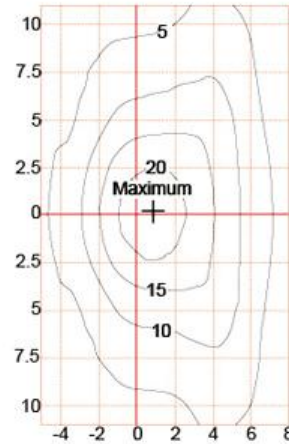

LED Qty	15pcs	20pcs	25pcs
Rated Power	30w	45w	55w
Luminous Flux	3050-3240lm	4550-4750lm	5550-5890lm
G.W/N.W	9/8kgs	9/8kgs	9/8kgs
Packing Size	410x410x875mm	410x410x875mm	410x410x875mm

### PRODUCT DIMENSIONS(MM)

Polar Diagram

Type1

Type2

Type3

## PRODUCT DIMENSIONS(MM)