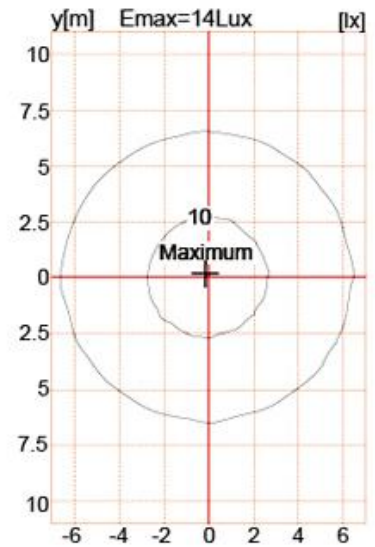

Polar Diagram