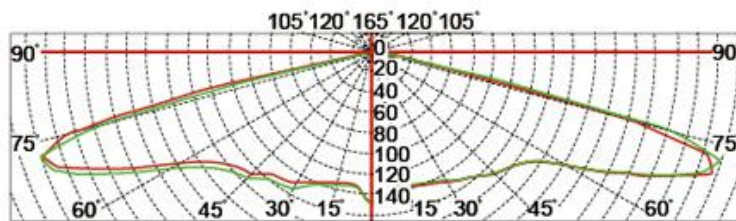

Polar Diagram