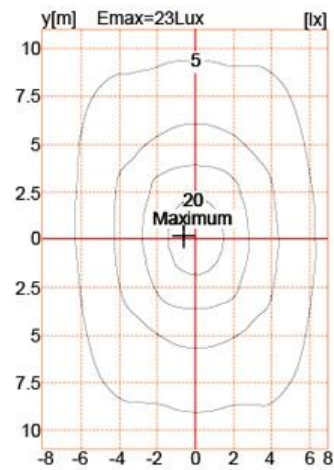

LED Qty	15pcs	20pcs	25pcs
Rated Power	30w	45w	55w
Luminous Flux	3050-3240lm	4550-4750lm	5550-5890lm
G.W/N.W	9/8kgs	9/8kgs	9/8kgs
Packing Size	410x410x875mm	410x410x875mm	410x410x875mm

### PRODUCT DIMENSIONS(MM)

Polar Diagram

Type1

Type2

Type3