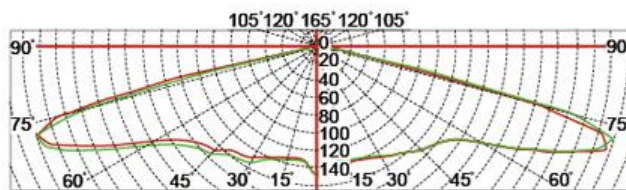

### PRODUCT DIMENSIONS(MM)

Polar Diagram

Type1

Type2

Type3

## Outdoor landscape led garden and pedestrian road spot light 30-60W IP65

- Item Type: Garden Lights
- LED Light Source: CREE
- Input Voltage(V): 120-277V
- Lamp Power(W): 30-60w
- Lamp Luminous Efficiency(lm/w): >100lm/w
- CRI (Ra>): 70
- Color Temperature(CCT): 3000K-6500K
- Beam Angle(°):160x60
- Working Temperature(°C):-40 - +55°C
- Working Lifetime(Hour):>50000hrs
- Lamp Body Material: Aluminum
- IP Rating: IP66
- Certification: CE, EMC, LVD
- Application:Garden Square Park Area
- Power Factor: 0.95
- Reference Color: RAL 9005 / RAL 7015
- Warranty: 5 Years
- Insulation class: Class I
- Driver: Mean well / Dimmable 1/10
- Install the pipediameter:76mm