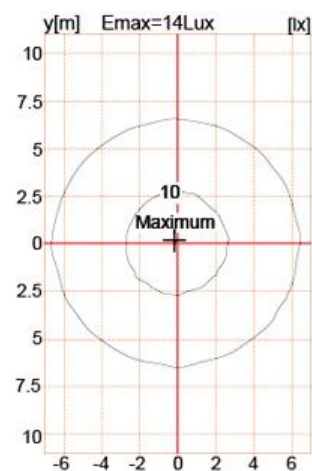

LED Qty	15pcs	20pcs	25pcs
Rated Power	30w	45w	55w
Luminous Flux	3050-3240lm	4550-4750lm	5550-5890lm
G.W/N.W	9/8kgs	9/8kgs	9/8kgs
Packing Size	410x410x875mm	410x410x875mm	410x410x875mm

### PRODUCT DIMENSIONS(MM)

Polar Diagram

Type1

Type2

Type3