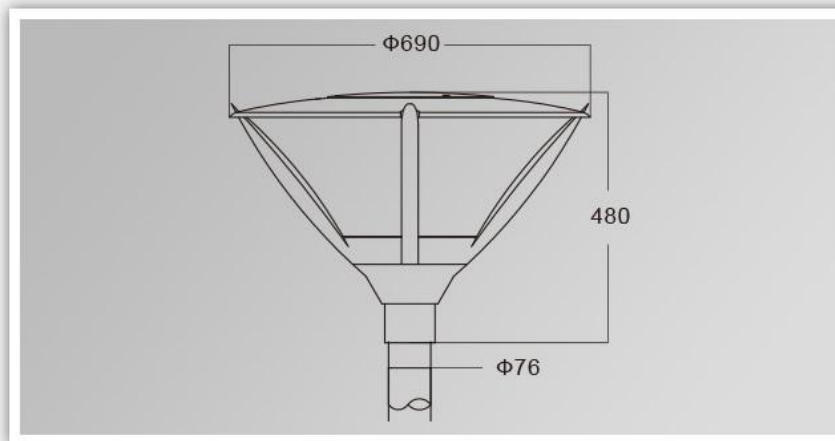

LED Qty	16pcs	24pcs	28pcs
Rated Power	30w	55w	60w
Luminous Flux	3010-3280lm	5540-5700lm	6070-6350lm
G.W/N.W	12.5/11kgs	12.5/11kgs	12.5/11kgs
Packing Size	570x570x570mm	570x570x570mm	570x570x570mm

## PRODUCT DIMENSIONS(MM)