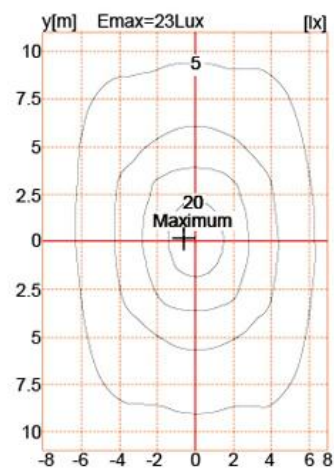

## PRODUCT DIMENSIONS(MM)

### PRODUCT DIMENSIONS(MM)

LED Qty	15pcs	20pcs	25pcs
Rated Power	30w	45w	55w
Luminous Flux	3050-3340lm	4550-4700lm	5540-5790lm
G.W/N.W	6.5/5.5kgs	6.5/5.5kgs	6.5/5.5kgs
Packing Size	460x460x460mm	460x460x460mm	460x460x460mm

## Product Photos

**Polar Diagram**

Type1

Type2

Type3