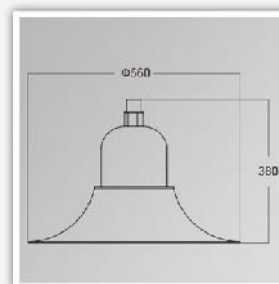

## PRODUCT DIMENSIONS(MM)

## Aluminum die casting 30-55W IP66 outdoor led garden light

- Item Type: Garden Lights
- LED Light Source: CREE
- Input Voltage(V): 120-277V
- Lamp Power(W): 30w-55w
- Lamp Luminous Efficiency(lm/w): >100lm/w
- CRI (Ra>): 70
- Color Temperature(CCT): 3000K-6500K
- Beam Angle(°):160x60
- Working Temperature(°C):-40 - +55°C
- Working Lifetime(Hour):>50000hrs
- Lamp Body Material: Aluminum
- IP Rating: IP66
- Certification: CE, EMC, LVD
- Application:Garden Square Park Area
- Power Factor: 0.95
- Reference Color: RAL 9005 / RAL 7015
- Warranty: 5 Years
- Insulation class: Class I
- Driver: Mean well / Dimmable 1/10
- Install the pipediameter:76mm

## Details of our LED Garden light

Die cast aluminum housing, aluminum sheet rotating cover

Double photometric diffuser technology

Supper white toughened glass

Sealed lamp housing

### PRODUCT DIMENSIONS(MM)