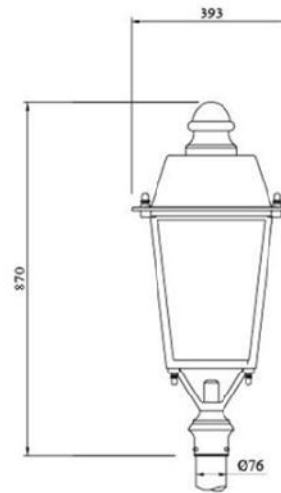

LED Qty	15pcs	20pcs	25pcs
Rated Power	30w	45w	55w
Luminous Flux	3050-3240lm	4550-4750lm	5550-5890lm
G.W/N.W	9/8kgs	9/8kgs	9/8kgs
Packing Size	410x410x875mm	410x410x875mm	410x410x875mm

### PRODUCT DIMENSIONS(MM)

Polar Diagram

Type1

Type2

Type3

## PRODUCT DIMENSIONS(MM)

### PRODUCT DIMENSIONS(MM)